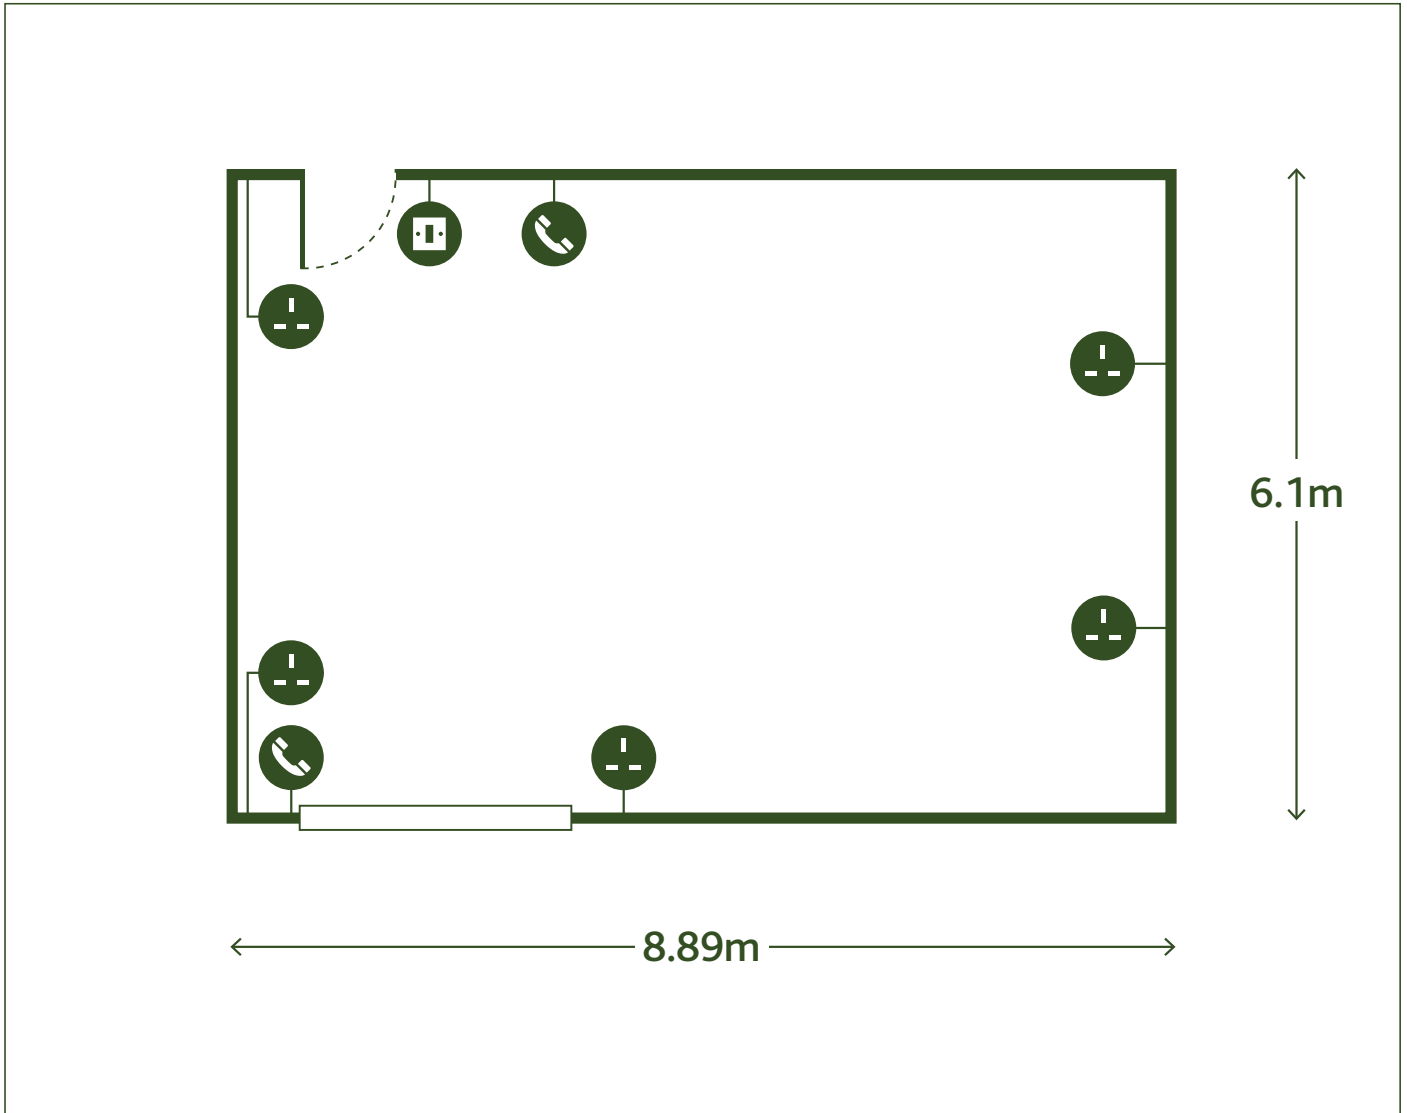

## Room Specification

CAPACITIES		DIMENSIONS (m)		KEY
Dinner	40	Room size	8.89 x 6.1	Light switch 
		Total floor size	54.23m <sup>2</sup>	Power supply 
		Celling height	3.1	Telephone 